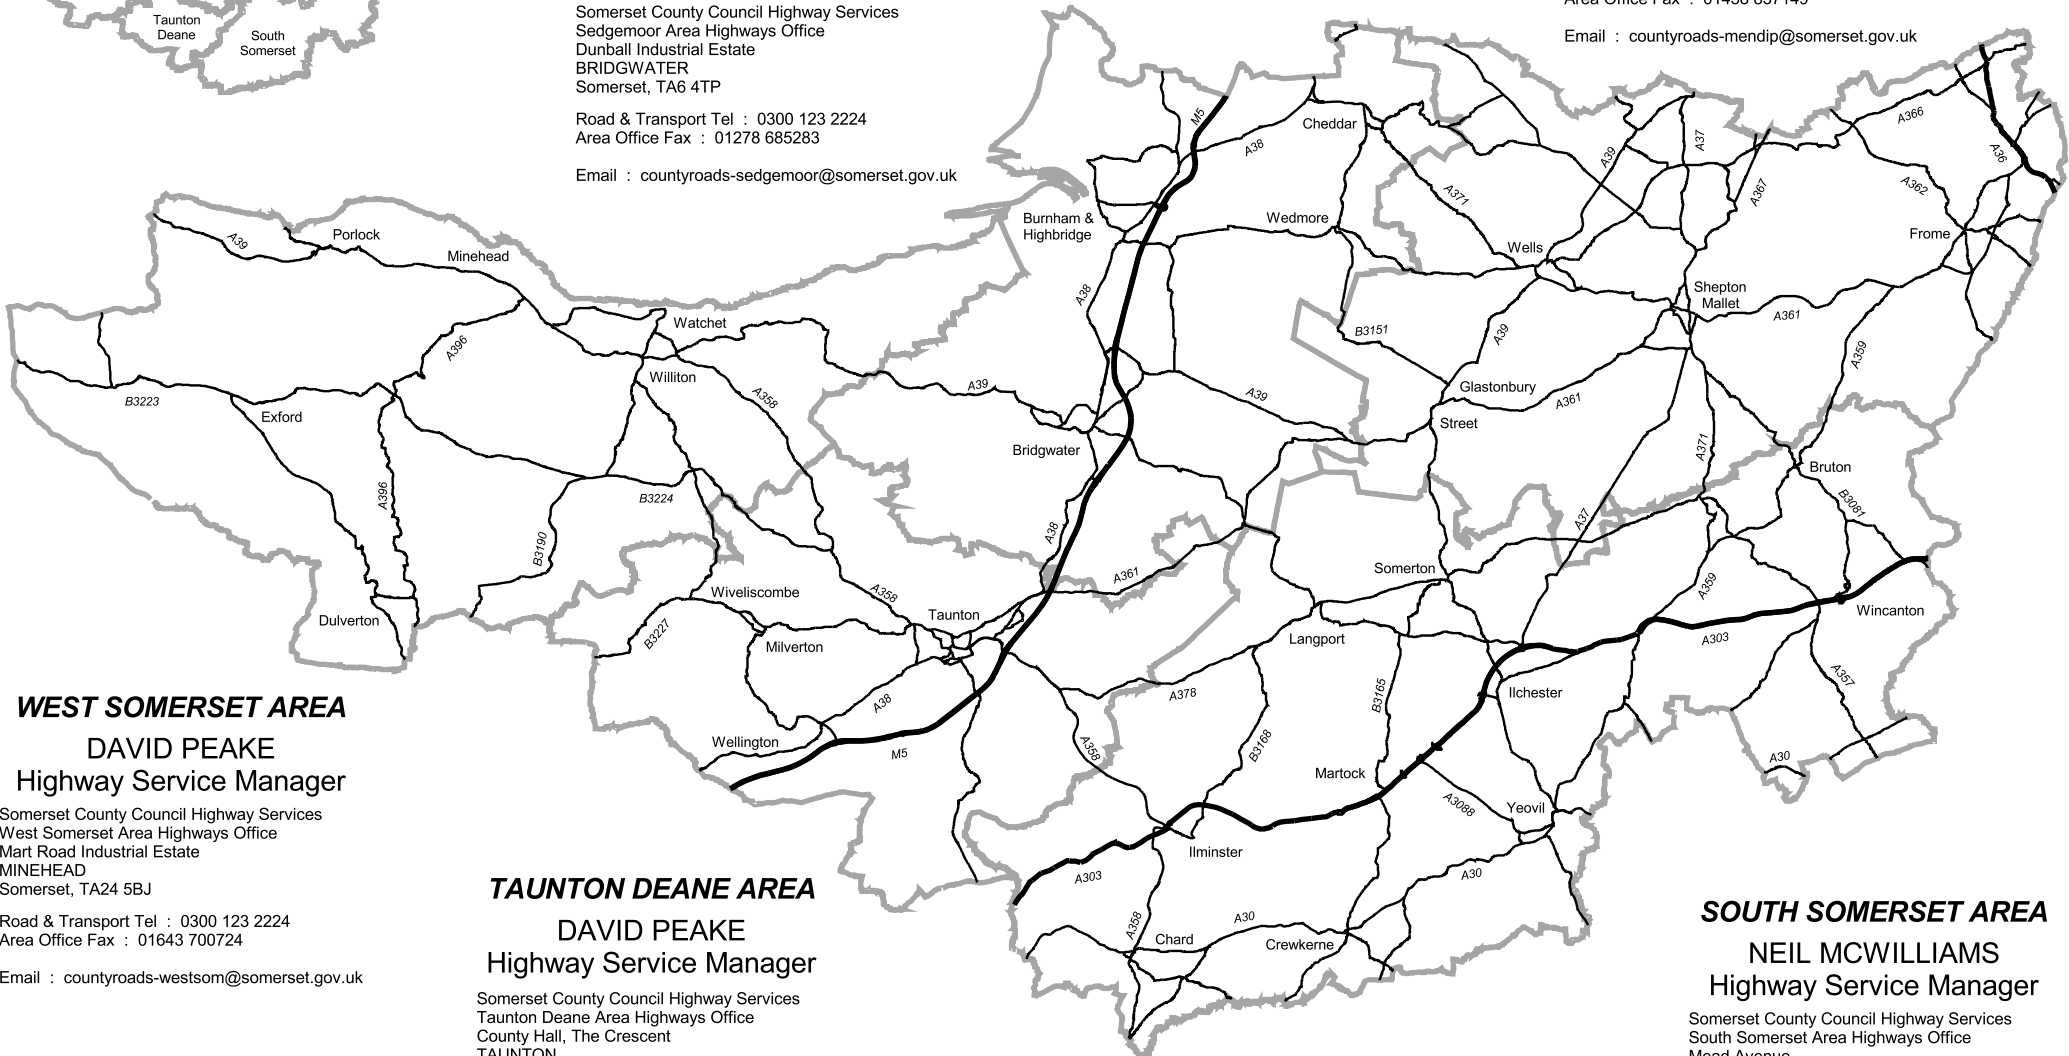

**SOMERSET COUNTY COUNCIL
HIGHWAY MANAGEMENT**

MENDIP AREA

ANDREW TURNER
Highway Service Manager

Somerset County Council Highway Services
Mendip Area Highways Office
Wells Road
GLASTONBURY
Somerset, BA6 9AS

Road & Transport Tel : 0300 123 2224
Area Office Fax : 01458 837149

Email : countyroads-mendip@somerset.gov.uk

SEDGEMOOR AREA

ANDREW TURNER
Highway Service Manager

Somerset County Council Highway Services
Sedgemoor Area Highways Office
Dunball Industrial Estate
BRIDGWATER
Somerset, TA6 4TP

Road & Transport Tel : 0300 123 2224
Area Office Fax : 01278 685283

Email : countyroads-sedgemoor@somerset.gov.uk

WEST SOMERSET AREA

DAVID PEAKE
Highway Service Manager

Somerset County Council Highway Services
West Somerset Area Highways Office
Mart Road Industrial Estate
MINEHEAD
Somerset, TA24 5BJ

Road & Transport Tel : 0300 123 2224
Area Office Fax : 01643 700724

Email : countyroads-westsom@somerset.gov.uk

TAUNTON DEANE AREA

DAVID PEAKE
Highway Service Manager

Somerset County Council Highway Services
Taunton Deane Area Highways Office
County Hall, The Crescent
TAUNTON
Somerset, TA1 4DY

Road & Transport Tel : 0300 123 2224
Area Office Fax : 01823 324563

Email : countyroads-tdeane@somerset.gov.uk

SOUTH SOMERSET AREA

NEIL MCWILLIAMS
Highway Service Manager

Somerset County Council Highway Services
South Somerset Area Highways Office
Mead Avenue
YEOVIL
Somerset, BA22 8RT

Road & Transport Tel : 0300 123 2224
Area Office Fax : 01935 845845

Email : countyroads-southsom@somerset.gov.uk

Not to Scale

Drawn By : Paul Holberry
Date : May 2016
Drg No : Highway_Management